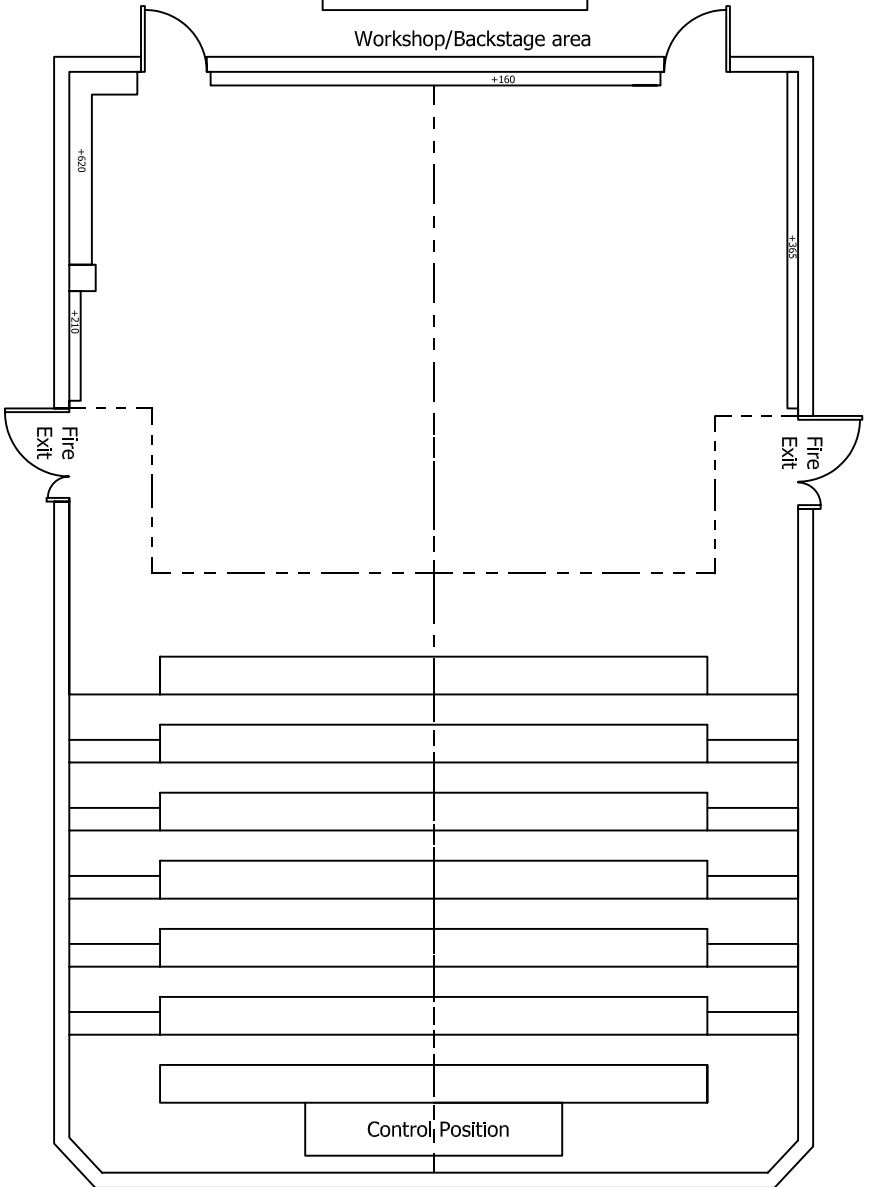

**The Chelsea Theatre**  
World's End Place  
Kings Road  
London SW10 0DR  
**- GROUND -**  
**- PLAN -**  
Scale: 1:100 (when printed at A4)  
Drawn By: M. Langthorne 03.04.06

**The Chelsea Theatre**  
World's End Place  
Kings Road  
London SW10 0DR  
**- SECTION -**  
Scale: 1:100 (when printed at A4)  
Drawn By: M. Langthorne 03.04.06